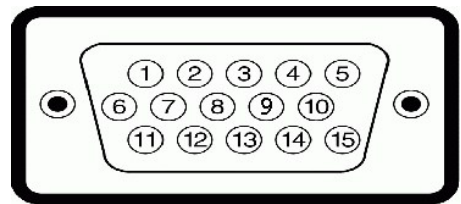

1. 1 2 3 4 5 6
2. 1 - Power
   - 2 DVI
   - 3 HDMI
   - 4 VGA
   - 5 Line-in
   - 6 Line-out

Energy Star

VESA

Energy Star (Power Save Mode) is a program that helps you save energy and reduce your electricity bills. The Energy Star program is a voluntary program that helps you save energy and reduce your electricity bills. The Energy Star program is a voluntary program that helps you save energy and reduce your electricity bills.

ST2320L/ST2321L

Power Mode	Power Consumption (W)	Power Consumption (W)	Power Consumption (W)	Power Consumption (W)	VESA
Standby (0.5W)	0.5	0.5	0.5	0.5	100x100
Off (0.5W)	0.5	0.5	0.5	0.5	100x100
Normal (1.5W)	1.5	1.5	1.5	1.5	100x100
Power Save (0.5W)	0.5	0.5	0.5	0.5	100x100

ENERGY STAR logo

ENERGY STAR logo

VESA

VESA

VESA 150x150